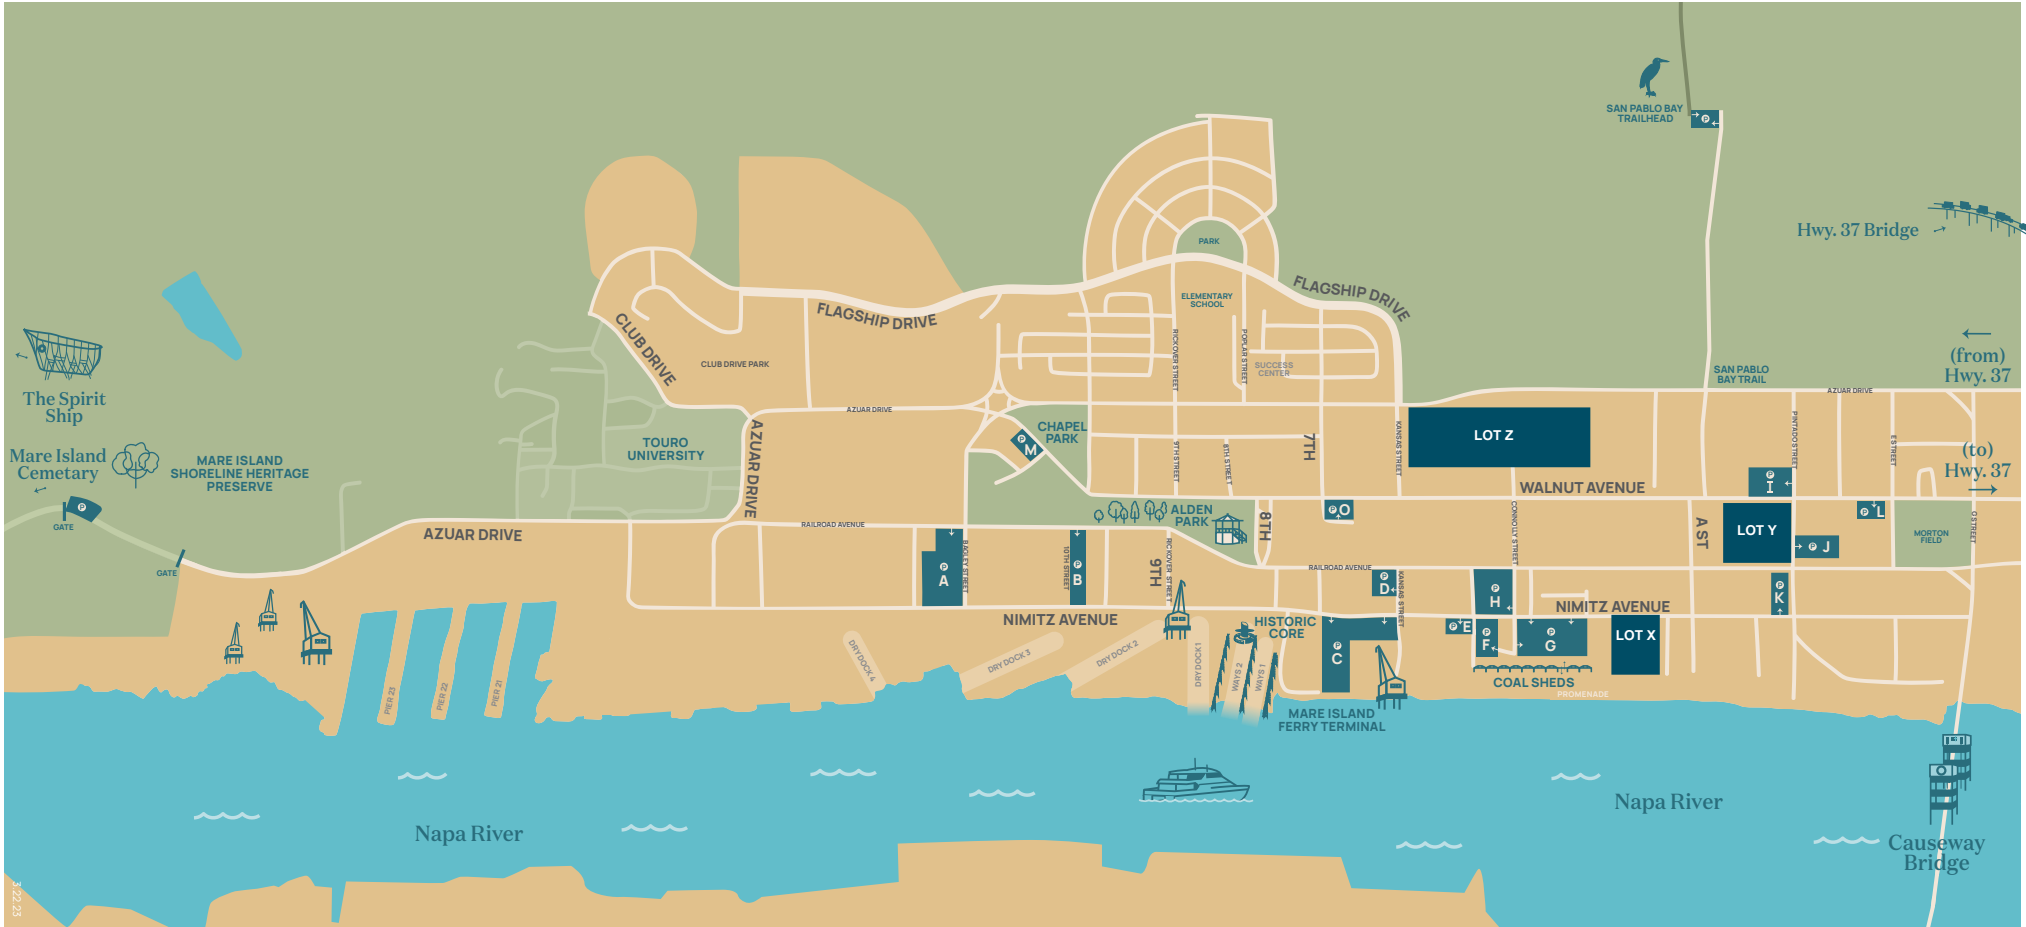

Mare Island Event Parking

VALLEJO, CA

Mare
Island
Co.

MareIslandCo.com

LOT	Location	SPACES	LOT	Location	SPACES
LOT A	Railroad & Bagley	270	LOT I	Walnut & Pintado	110
LOT B	Railroad & 10th Street	70	LOT J	Pintado & Railroad*	60
LOT C	Nimitz & Kansas	250	LOT K	Nimitz & Pintado	80
LOT D	Kansas & Railroad	55	LOT L	Walnut & E Street	20
LOT E	Nimitz & 4th Street	25	LOT M	Walnut at Chapel Park	20
LOT F	Nimitz & Connolly (S)	60	LOT N	Railroad & K	600
LOT G	Nimitz & Connolly (N)	280	LOT O	Walnut & 7th	24
LOT H	Connolly & Railroad	125			

*WEEKENDS ONLY